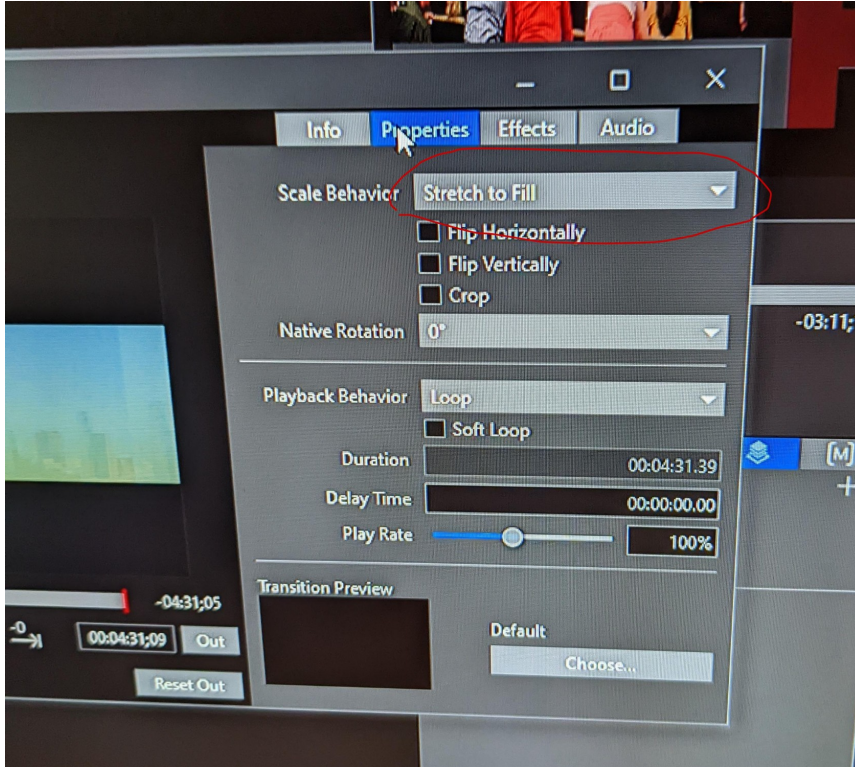

Pro Presenter

- [Pro Presenter FAQs](#)

Pro Presenter FAQs

1. Pro Presenter

1. Videos with a custom size on main screen needed to be set to “Stretch to Fill” instead “Scale to **Fit**” so they look correct.

2. Custom size for the main screen should be set to 2688x672