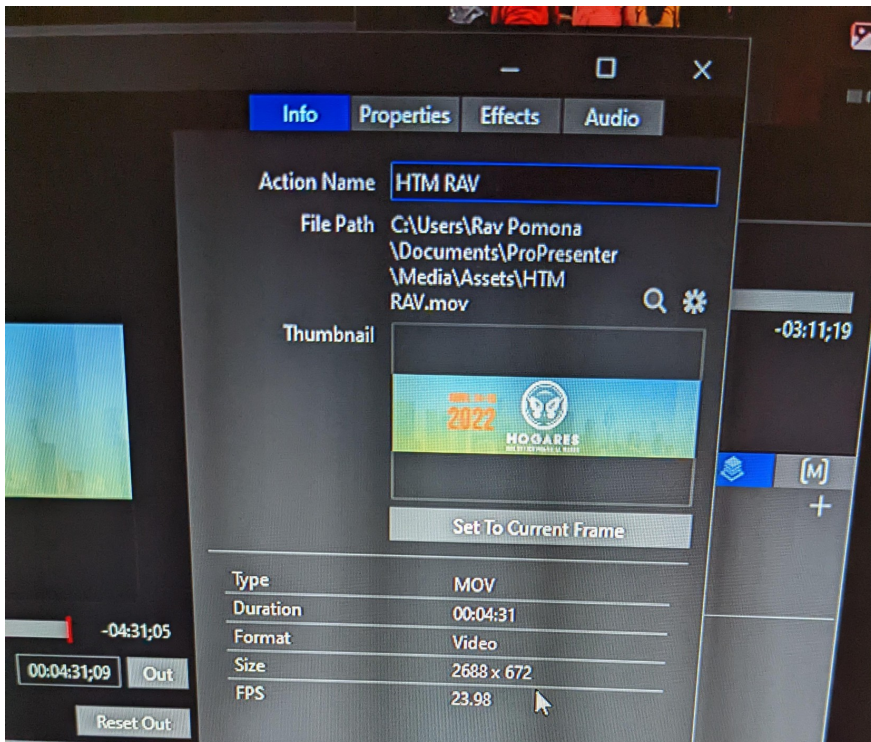

## 1. Pro Presenter

1. Videos with a custom size on main screen needed to be set to “Stretch to Fill” instead “Scale to **Fit**” so they look correct.

2. Custom size for the main screen should be set to 2688x672