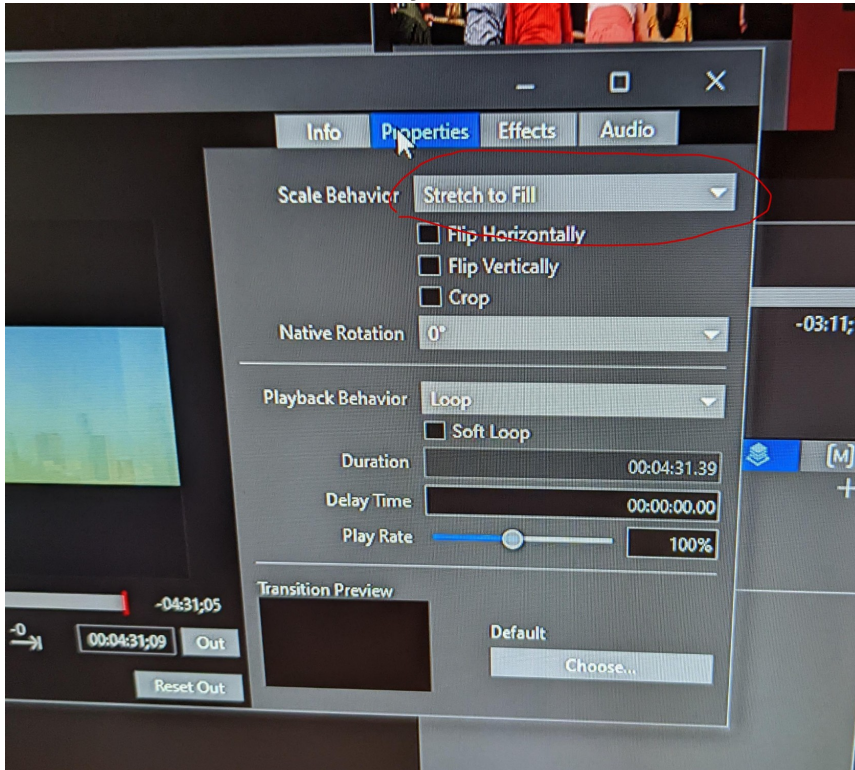

## 1. Pro Presenter

1. Videos with a custom size on main screen needed to be set to “Stretch to Fill” instead “Scale to **Fit**” so they look correct.

2. Custom size for the main screen should be set to 2688x672